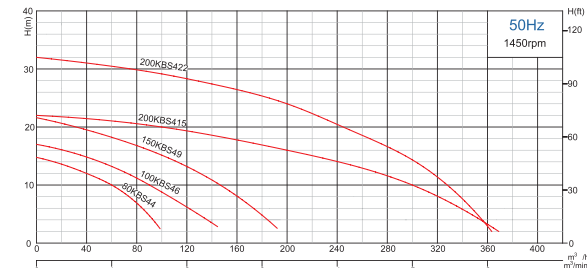

Performance curves

Performance table

Model (50/60Hz)	Outlet mm	Motor power kW	Starting Method	Rated current (380V)	Rated capacity m³/h	Rated head m	Max capacity m³/min	Max Head m	Impeller Passage mm			
				A								
80KBS44	80	4	5.5	D.O.L.	10.2	60	1.0	10	99	1.65	14.8	30
100KBS46	100	6	8	D.O.L.	13.8	90	1.50	10	144	2.40	16.9	30
150KBS49	150	9	12	D.O.L.	19.5	100	1.67	15	192	3.20	21.5	30
200KBS415	200	15	20	D.O.L.	30.1	200	3.33	16	372	6.20	22	30
200KBS422	200	22	30	Star-Delta	42	200	3.33	24	360	6	32	30