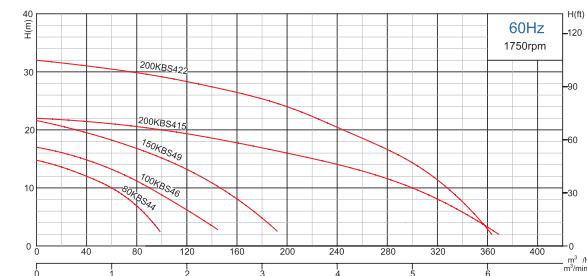

Performance curves

Performance table

Model (50/60Hz)	Outlet mm	Motor power kW	Starting Method	Rated current (380V)	Rated capacity m³/h	Rated head m	Max capacity m³/min	Max Head m	Impeller Passage mm			
				A								
80KBS44	80	4	5.5	D.O.L.	10.2	60	1.0	10	99	1.65	14.8	30
100KBS46	100	6	8	D.O.L.	13.8	90	1.50	10	144	2.40	16.9	30
150KBS49	150	9	12	D.O.L.	19.5	100	1.67	15	192	3.20	21.5	30
200KBS415	200	15	20	D.O.L.	30.1	200	3.33	16	372	6.20	22	30
200KBS422	200	22	30	Star-Delta	42	200	3.33	24	360	6	32	30