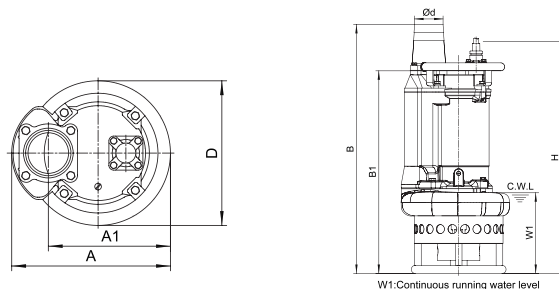

SUBMERSIBLE SLURRY PUMP

Features:

Material of construction

Item No.	Part name	Material	Item No.	Part name	Material
01	Hose coupling	Cast iron	25	Strainer	Steel
02	Handle	Steel	27	Stator	
05	Upper cover	Cast iron	28	Rotor	Shaft: stainless steel
07	Bearing house	Cast iron	31a	Bearing	Ball bearing
11	Motor body	Cast iron	31b	Bearing	Ball bearing
13	Pump body	Cast iron	34	Mechanical seal	Tc-Sic/Sic-Sic
14a	Impeller	High chrome alloy			Tc-Sic/Sic-Sic (> 15kW)
14b	Agitator		35	Oil seal	
16a	Inlet plate	High chrome alloy	47	Cable	
16b	Inlet plate	Cast iron			

Dimensions & weights

Model (50/60Hz)	d mm	A mm	A1 mm	B mm	B1 mm	D mm	H mm	W1 mm	N.W Kg	G.W Kg	Packing dimension mm						
80KBS44	80	350	260	816	678	326	730	250	108.5	119	885x385x395						
100KBS46	100	415	305	844	682	373	730	250	141	151	470x410x985						
150KBS49	150	434	324	889	727	407	776	250	171	183	470x470x1045						
200KBS415	200	484	352	1121	889	457	980	295	260	278	540x500x1220						
200KBS422	200	578	442	1245	1015	528	1200	330	408	434	740x570x1460